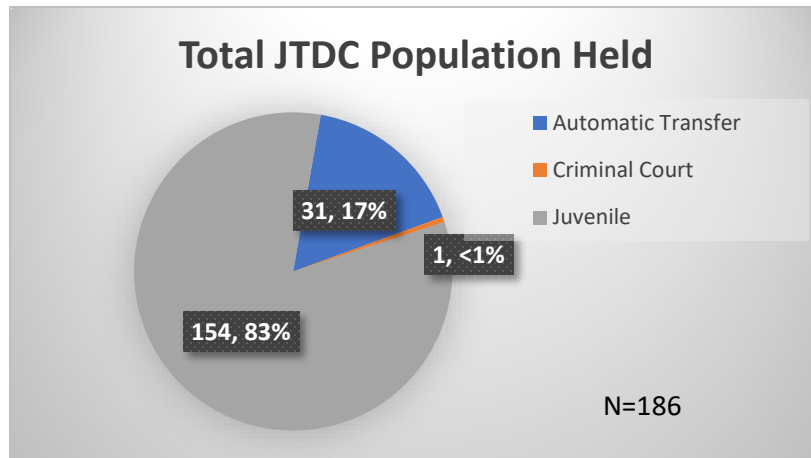

Daily Data Dashboard – September 26, 2023
Demographics for JTDC Population
Tuesday Morning Midnight Count

Total # of probation Involved youth¹: 1,294

¹ Probation Active: Any youth who is pending sentencing with an active social history, has been formally placed on probation or supervision with Cook County Juvenile Probation on the date of the report.

*Age, Gender and Race for Criminal Court population (N=1) is not represented in this report.

Data sources: cFive Supervisor – Probation Population and RMIS – JTDC Population

Daily Data Dashboard – September 26, 2023
Demographics for JTDC Population
Tuesday Morning Midnight Count