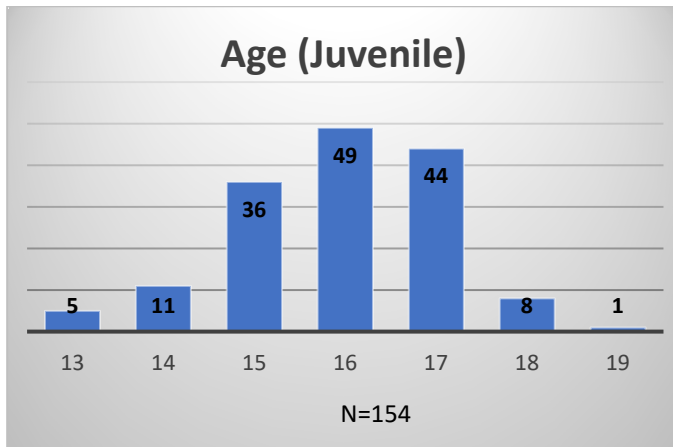

Daily Data Dashboard – September 26, 2023
Demographics for JTDC Population
Tuesday Morning Midnight Count

Total # of probation Involved youth¹: 1,294

¹ Probation Active: Any youth who is pending sentencing with an active social history, has been formally placed on probation or supervision with Cook County Juvenile Probation on the date of the report.

*Age, Gender and Race for Criminal Court population (N=1) is not represented in this report.

Data sources: cFive Supervisor – Probation Population and RMIS – JTDC Population

Daily Data Dashboard – September 26, 2023
Demographics for JTDC Population
Tuesday Morning Midnight Count