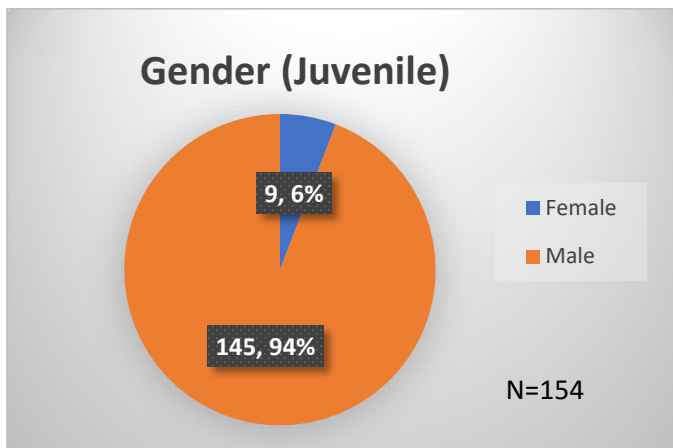

Daily Data Dashboard – September 26, 2023
Demographics for JTDC Population
Tuesday Morning Midnight Count

Total # of probation Involved youth¹: 1,294

¹ Probation Active: Any youth who is pending sentencing with an active social history, has been formally placed on probation or supervision with Cook County Juvenile Probation on the date of the report.

*Age, Gender and Race for Criminal Court population (N=1) is not represented in this report.

Data sources: cFive Supervisor – Probation Population and RMIS – JTDC Population

Daily Data Dashboard – September 26, 2023
Demographics for JTDC Population
Tuesday Morning Midnight Count