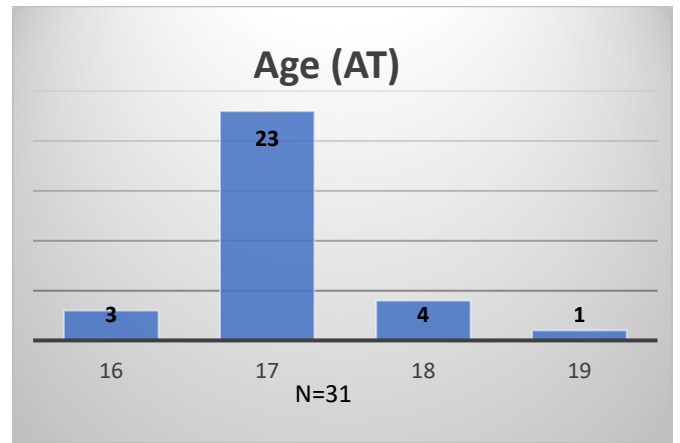

Daily Data Dashboard – September 26, 2023
Demographics for JTDC Population
Tuesday Morning Midnight Count

Total # of probation Involved youth¹: 1,294

¹ Probation Active: Any youth who is pending sentencing with an active social history, has been formally placed on probation or supervision with Cook County Juvenile Probation on the date of the report.

*Age, Gender and Race for Criminal Court population (N=1) is not represented in this report.

Data sources: cFive Supervisor – Probation Population and RMIS – JTDC Population

Daily Data Dashboard – September 26, 2023
Demographics for JTDC Population
Tuesday Morning Midnight Count