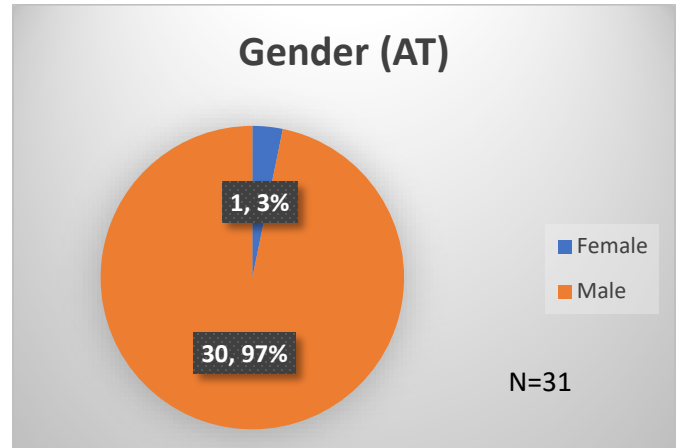

Daily Data Dashboard – September 26, 2023
Demographics for JTDC Population
Tuesday Morning Midnight Count

Total # of probation Involved youth¹: 1,294

¹ Probation Active: Any youth who is pending sentencing with an active social history, has been formally placed on probation or supervision with Cook County Juvenile Probation on the date of the report.

*Age, Gender and Race for Criminal Court population (N=1) is not represented in this report.

Data sources: cFive Supervisor – Probation Population and RMIS – JTDC Population

Daily Data Dashboard – September 26, 2023
Demographics for JTDC Population
Tuesday Morning Midnight Count